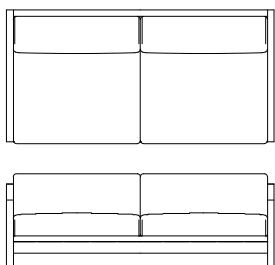

BAREFOOT Living

Pine / eco oil Finished

Sofa 177
W177.D89.H70.SH40
A Rank ¥396.000 (Cover ¥98.000)
B Rank ¥424.000 (Cover ¥126.000)